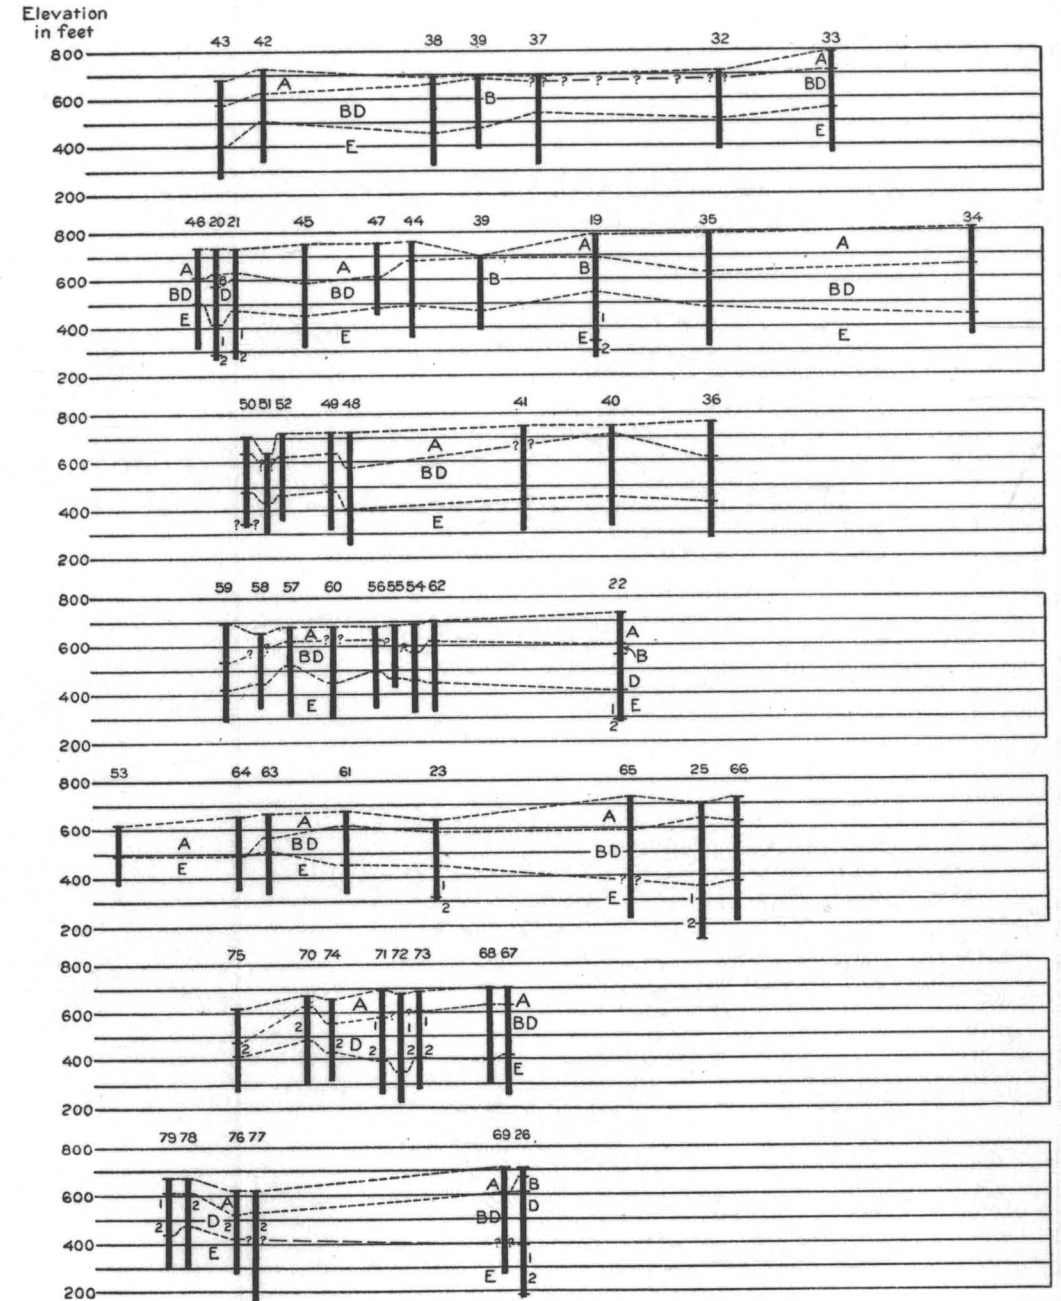

NORTH-SOUTH GRAPHIC SECTIONS

Scale
INDEX MAP

Graphic representations of well records in and near the Alexis quadrangle. Numbers refer to locations shown on index map and to well records in Appendix C.

LEGEND

- A-Recent and Pleistocene systems
- B-Pennsylvanian system
- C-Burlington formation
- D { 1 Hannibal formation
- { 2 Sweetland Creek formation
- E { 1 Devonian system
- { 2 Niagaran series

WEST-EAST GRAPHIC SECTIONS